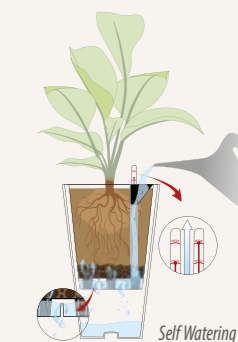

Water Level Indicator 4.0

WATMOS055-242

4

Easy watering!

Self Watering System SWS

1 Lt. Pumice Stone

POMMOS001-000

8