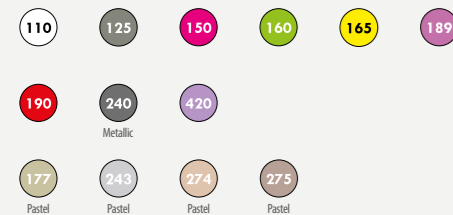

LIVING JENNY

JENNY022-... | 22 | 11 | 3 | 12

Colours Collection