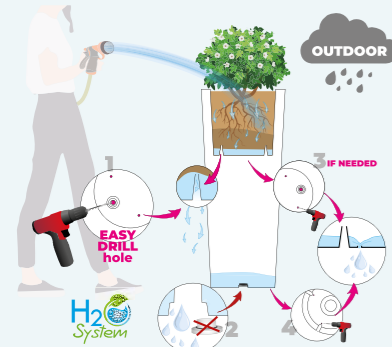

IDeLSIGN MOSAIC CURVE HIGH 90

MOSCH0090-... | 38 | 90 | 24 | 1

Colours Collection

500 580 700

IDeLSIGN MOSAIC CURVE HIGH 90

	B1	B2	C
MOSCH0090-...	38	32	30

Screw cap included for water overflow control