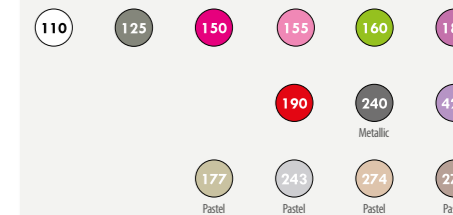

Perfectly fits 2 plants in 12 cm growing pots

LIVING FLOWERBOX 30

CLFLOWS30-... | 30x15 | 13,5 | 5 | 6

Colours Collection

Clip on saucer included

Perfectly fits 2 plants in 14 cm growing pots

LIVING SQUARE

CLVQ1616-...	16x16	15	2,8	16
CLVQ1818-...	18x18	17	4,4	12
CLVQ2020-...	20x20	18,5	5,5	12