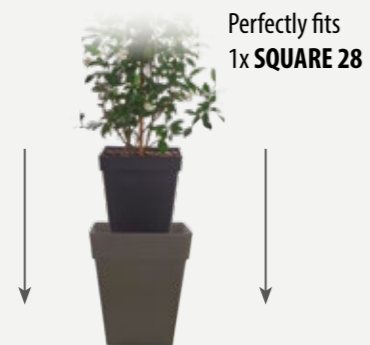

Bag of 4 Rolling Wheels Classic Matte

RUOTARUX4-242