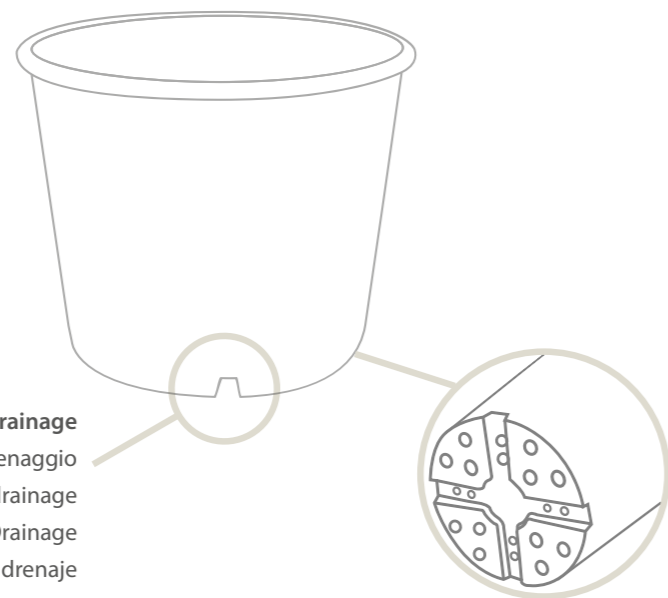

Standard model
 Modello standard
 Modèle standard
 Standardmodell
 Modelo estándar

IDeL PROFESSIONAL LOW NURSERY POT XB

Black

VBAX0010-000

35 | 28 | 25 | 945

Excellent drainage
Ottimo drenaggio
Excellent drainage
Optimale Drainage
Optimo drenaje