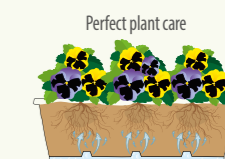

Colours Collection