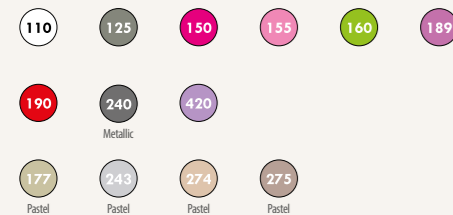

Perfectly fits 2 plants in 12 cm growing pots

LIVING FLOWERBOX 30

CLFLOWS30-... | 30x15 | 13,5 | 5 | 6

Colours Collection

Clip on saucer included

Perfectly fits 2 plants in 14 cm growing pots

LIVING SQUARE

CLVQ1616-...	16x16	15	2,8	16
CLVQ1818-...	18x18	17	4,4	12
CLVQ2020-...	20x20	18,5	5,5	12