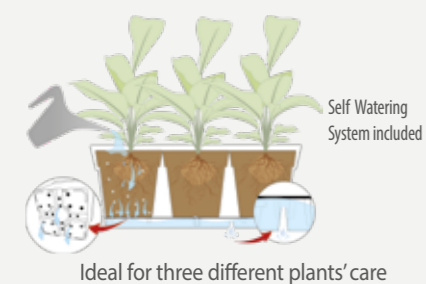

Perfectly fits 3x SQUARE 28
Ideal for hedges!

CLASSIC MATTE SMART! FLOWERBOX 85 SWS

SMAFLSW85-... | 85x30 | 34 | 65 | 3

Colours Collection

Plastic sticks included to make the flowerbox stronger!

Bag of 8 Rolling Wheels Classic Matte