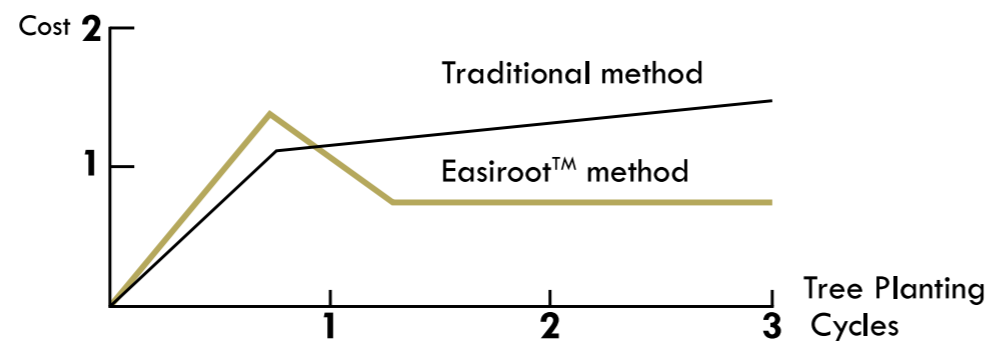

Each Easiroot™ perfectly fits with an amazing cover pot!

Ask IDeL Team which is the best choice for your Easiroot™ size and pick your favourite colour!

IDeL PROFESSIONAL CLASSIC POT LIGHT

CLCPL014-...

14 | 12,8 | 1,5 | 3.400