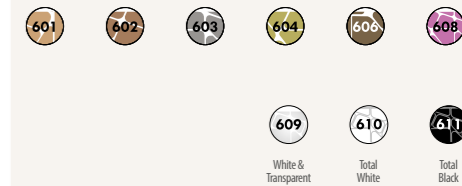

MOSAIC CURVE HIGH 40

MOSCH0040-... | 26 | 40 | 12,3 | 4

Colours Collection

Bottom easy to drill!

Wonderful with orchids!

MOSAIC CURVE HIGH 13

MOSCH0013-... | 13 | 17,5 | 1,9 | 8

Colours Collection