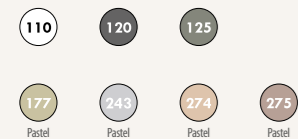

Colours Collection