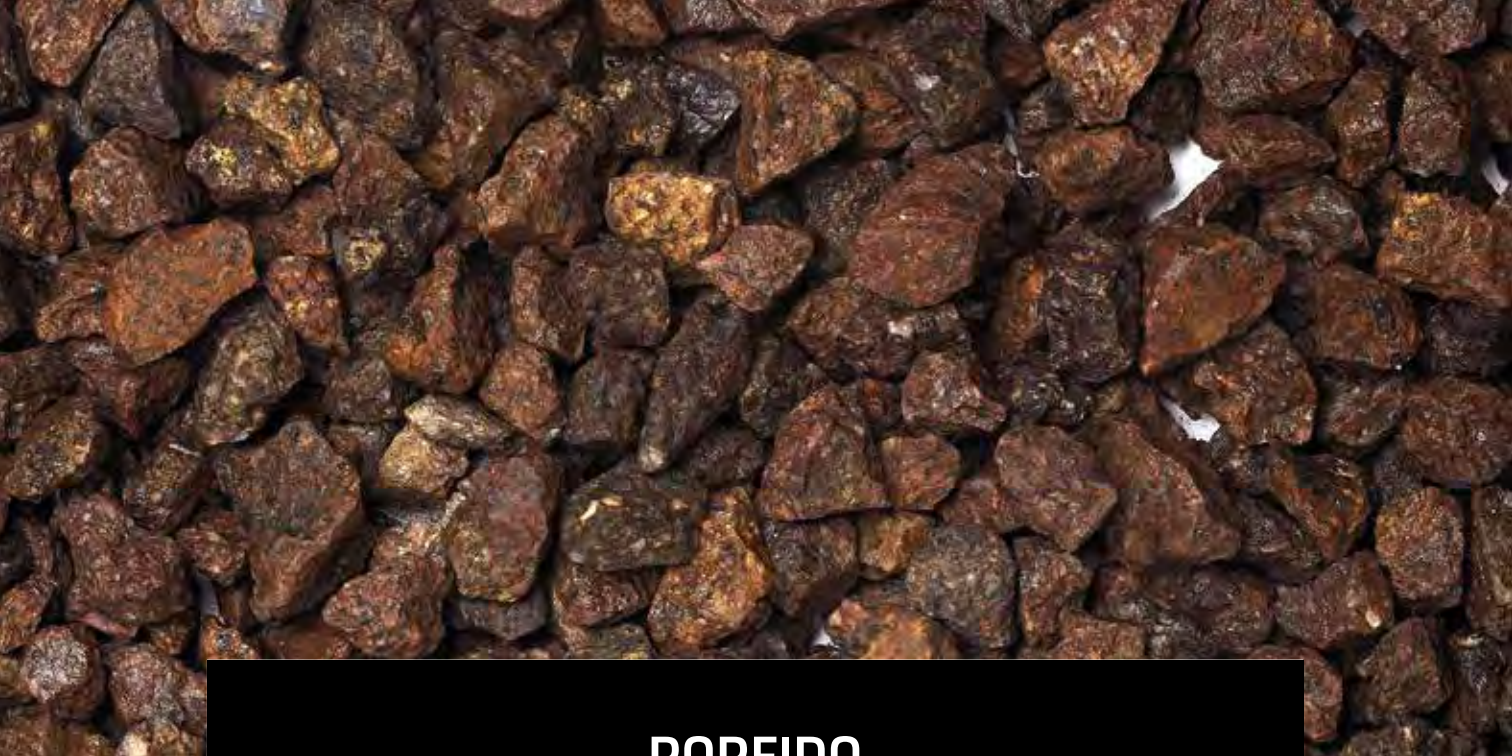

PORFIDO

	4	Rinfusa Bulk
	4	Big Bag da 1.5 ton a perdere - incluso imballaggio 1.5 big bag packaging included
	4	Sacchi nylon da 25 kg - 40 sacchi per paletta (Epal) - 1.0 ton 25kg bag - 40 bags / pal (Epal) included - 1.0t