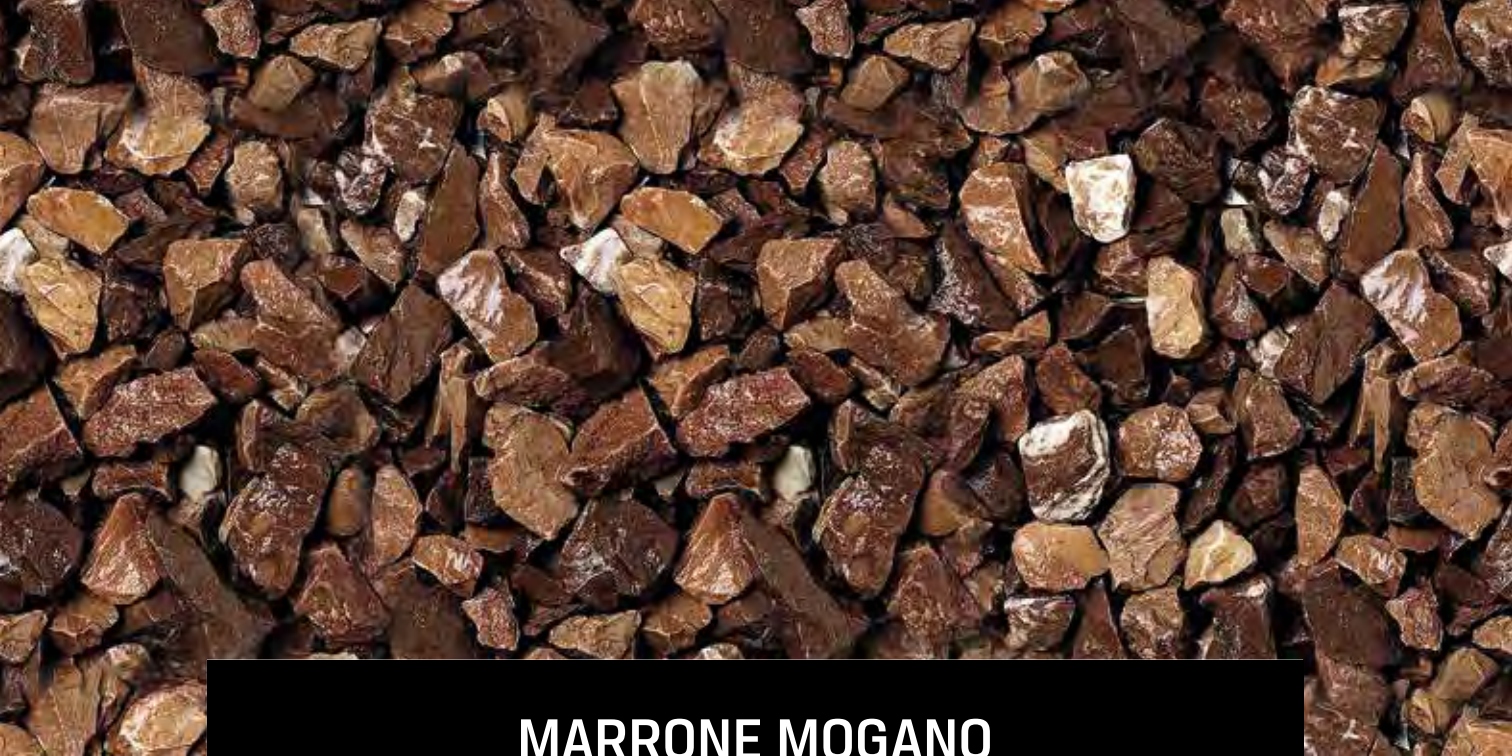

MARRONE MOGANO

cave proprie | own quarry

	000, 1, 2, 3, 4/5, 6, 7, 8, 9, 10	Rinfusa Bulk
	000, 1, 2, 3, 4/5, 6, 7, 8, 9, 10	Big Bag da 1.5 ton a perdere - incluso imballaggio 1.5 big bag packaging included
	000, 1, 2, 3, 4/5, 6, 7	Sacchi nylon da 10 kg - 100 sacchi per paletta (Epal) - 1.0 ton 10kg bag - 100 bags / pal (Epal) included - 1.0t
	000, 1, 2, 3, 4/5, 6, 7, 8, 9	Sacchi nylon da 25 kg - 40 sacchi per paletta (Epal) - 1.0 ton 25kg bag - 40 bags / pal (Epal) included - 1.0t