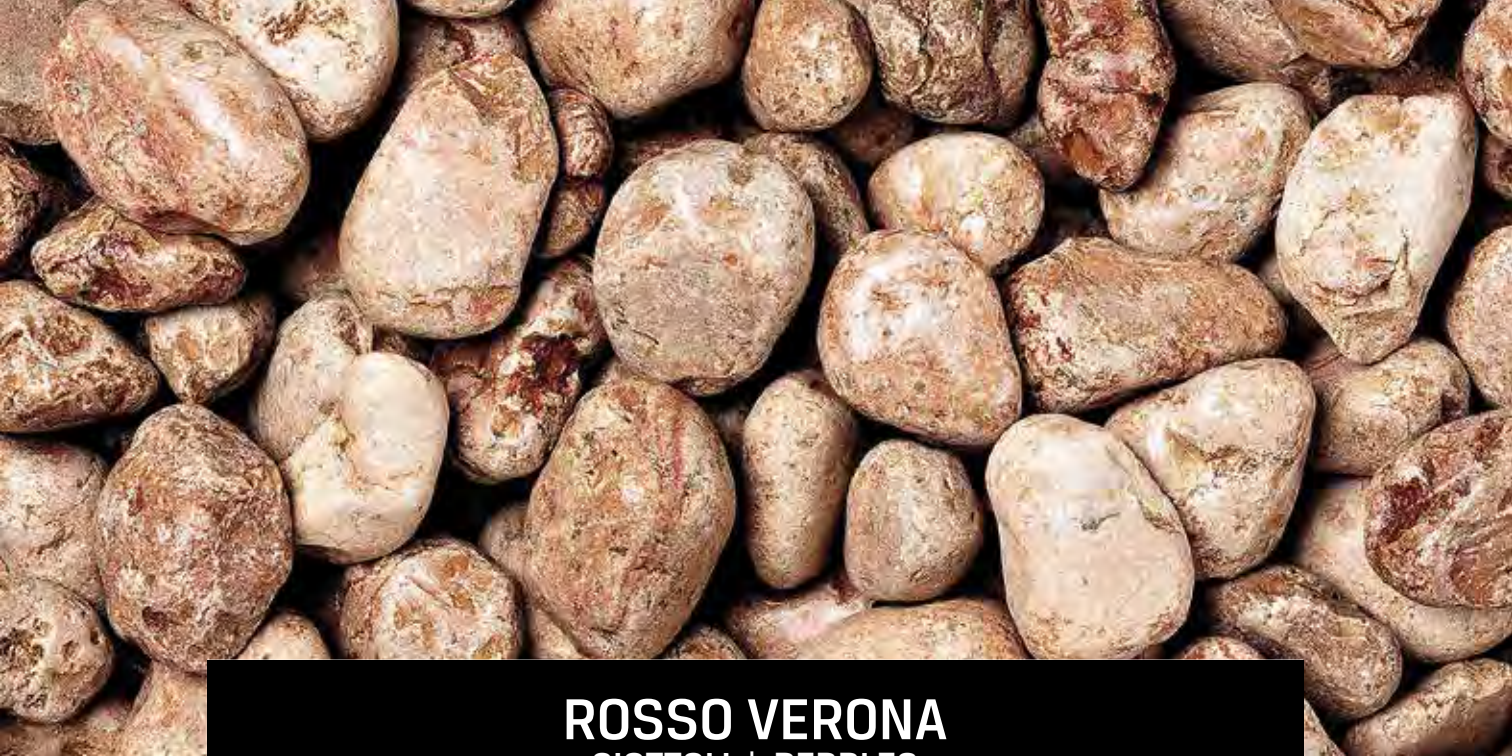

ROSSO VERONA

CIOTTOLI | PEBBLES
cave proprie | own quarry

	7/15, 15/25, 40/60 mm	Rinfusa Bulk
	7/15, 15/25, 40/60 mm	Big Bag da 1.5 ton a perdere - incluso imballaggio 1.5 big bag packaging included
	7/15, 15/25 mm	Sacchi nylon da 10 kg - 100 sacchi per paletta (Epal) - 1.0 ton 10kg bag - 100 bags / pal (Epal) included - 1.0t
	7/15, 15/25, 40/60 mm	Sacchi nylon da 25 kg - 40 sacchi per paletta (Epal) - 1.0 ton 25kg bag - 40 bags / pal (Epal) included - 1.0t