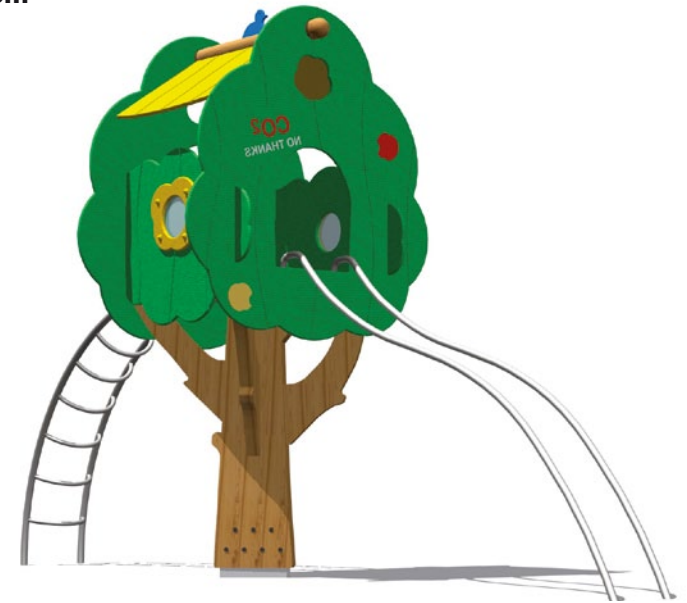

Tree Tower 200T-2

-841,00
Kg
CO₂

ART. 011561

195 x 616 h378 cm

495 x 967 cm

5-12

HIC 200 cm

Tree Tower 200T-6

-841,00
Kg
CO₂

ART. 011565

195 x 643 h378 cm

495 x 987 cm

3-12

HIC 200 cm