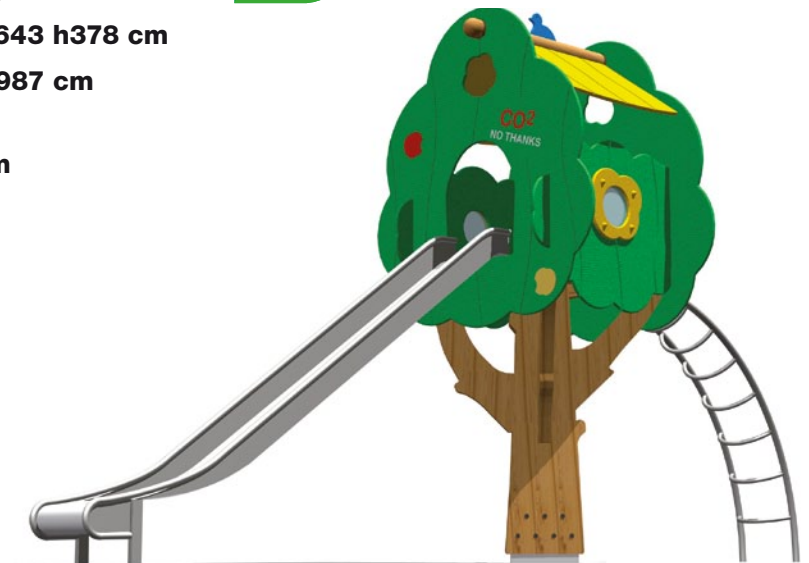

Tree Tower 200T-6

-841,00
Kg
CO₂

ART. 011565

195 x 643 h378 cm

495 x 987 cm

3-12

HIC 200 cm