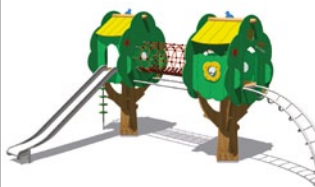

3-12 anni 473x750h378cm

art. 011580

Tree Castle 20