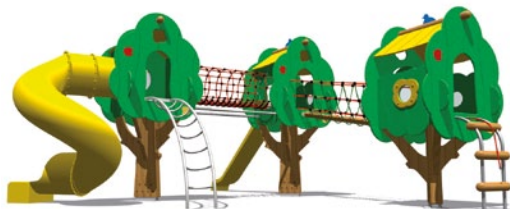

3-12 anni 718x993h378cm